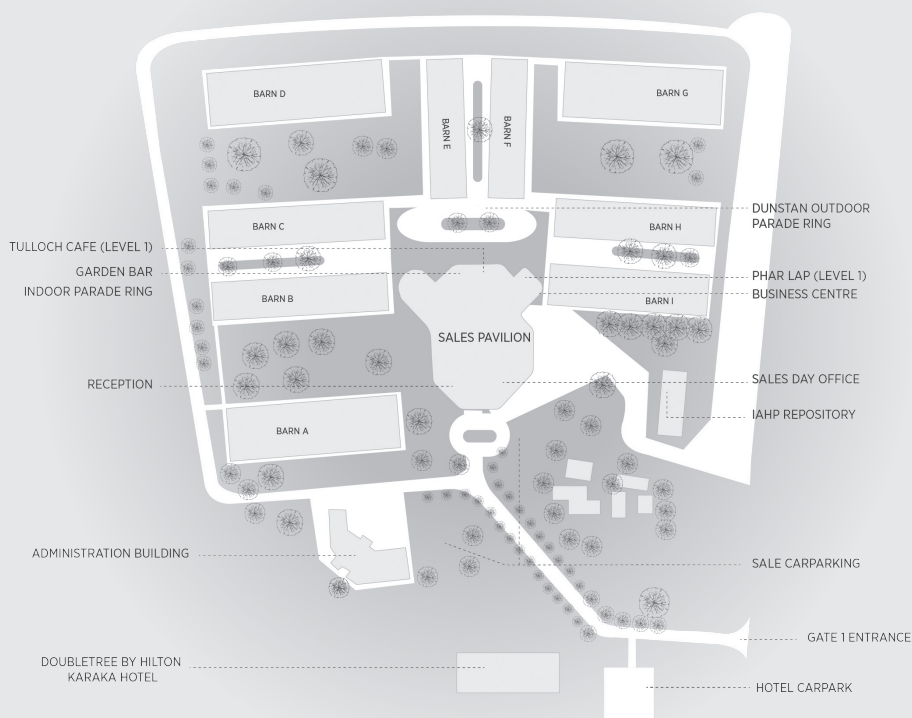

NEW ZEALAND
BLOODSTOCK®

COMPLEX MAP

Karaka Sales Centre, 10 Hinau Road, Karaka, 2113 (NZ)

Where Winning Begins